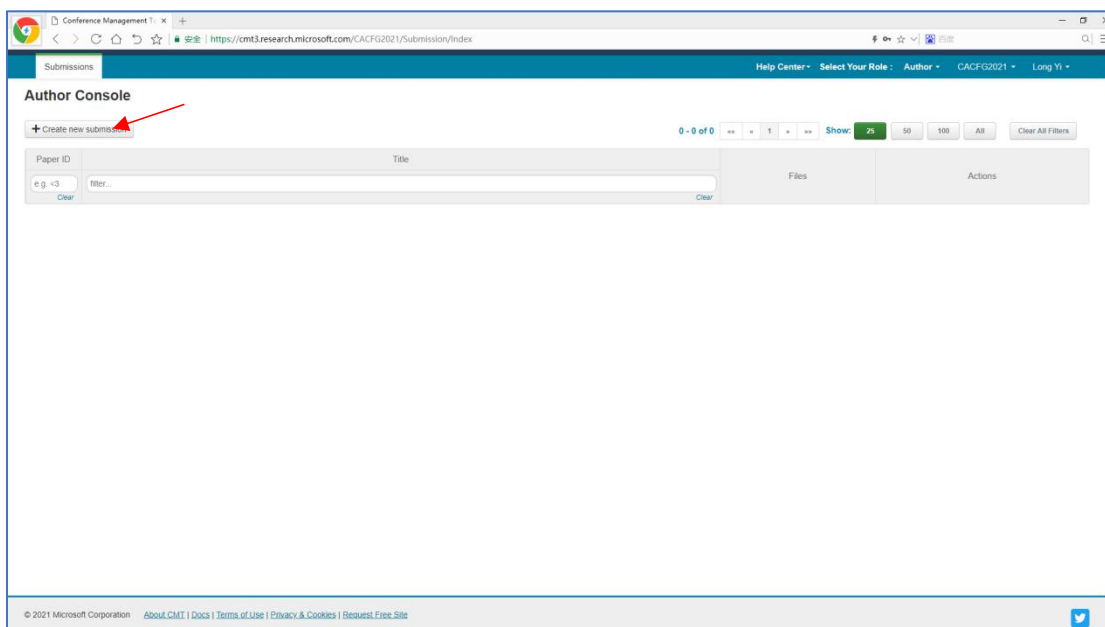

- Login information:** Includes fields for * Email (CACFG2021@XX.edu.cn), * Password, and * Confirm Password. A note states: "This email will be used to login into CMT".
- Personal Information:** Includes fields for * First Name, Middle Initial (Initial), * Last Name (张), Nickname, * Organization Name (中南林业科技大学), and * Country/Region (China).
- External Profile Information:** Includes fields for Google Scholar Id, Semantic Scholar Id, and DBLP Id.
- Verification:** Includes a CAPTCHA image with the characters "PPPNMSM" and a checkbox for "I agree to the Microsoft CMT's Author's Statement, Terms Of Use and Privacy & Cookies".

At the bottom of the form, there are two buttons: "Register" and "No, thanks".

2、会议登陆

登录账号界面如下，右上角有 CACFG2021 标识，表示已进入第二届中国林草计算机大会投稿系统。

3、创建新投稿。

点击“Create new submission” 创建新投稿。

4、输入投稿信息

依次输入标题、摘要，选择论文主题及共同作者信息，上传论文文档（摘要或全文），提交。备注：中英文投稿均在此页面。