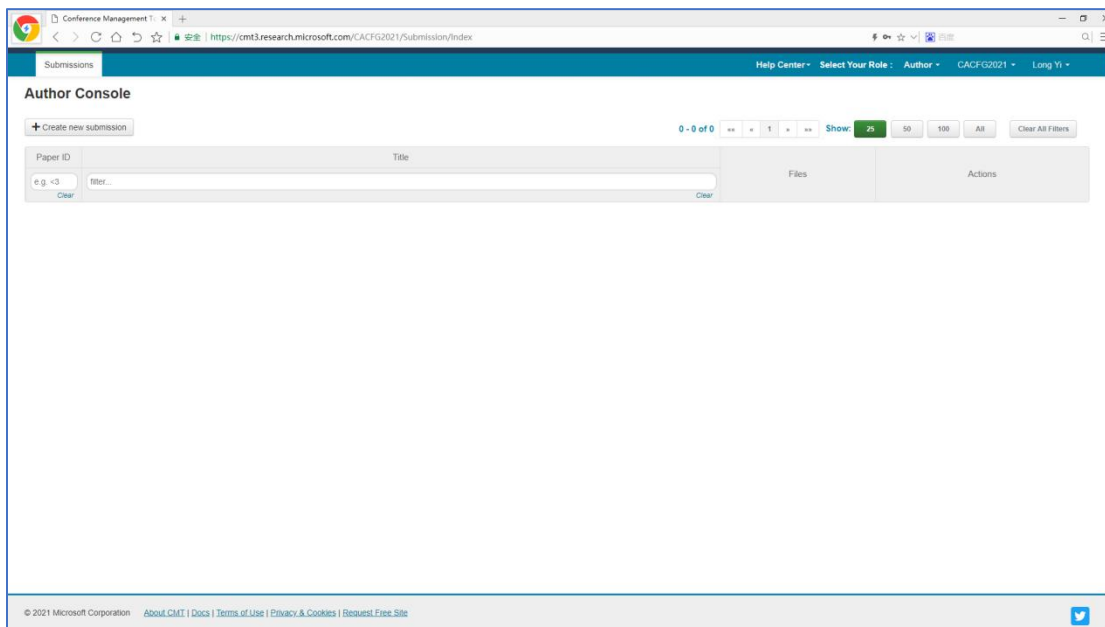

2、会议登陆

登录账号界面如下，右上角有 CACFG2021 标识，表示已进入第二届中国林草计算机大会投稿系统。